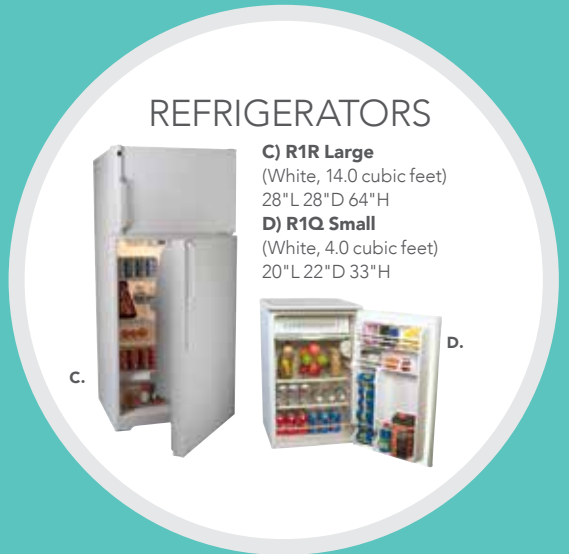

Madison Bookcase

(gray acajou)

36"L 12"D 72"H

Show Essentials

MARTINI BAR

A) BRC Martini Bar Circle
Comprised of three BR1 Martini Bars
100"L 100"D 45"H

B) BR1 Martini Bar
(gray metal, frosted glass top)
67"L 22"D 45"H