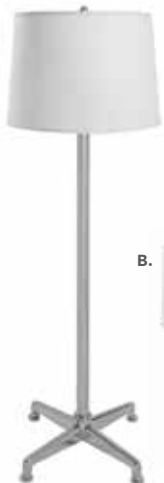

B.

C.

D.

ACCENT LAMPS

MASON LAMPS

(brushed silver)

A) LA15 Floor Lamp

18" Round 55"H