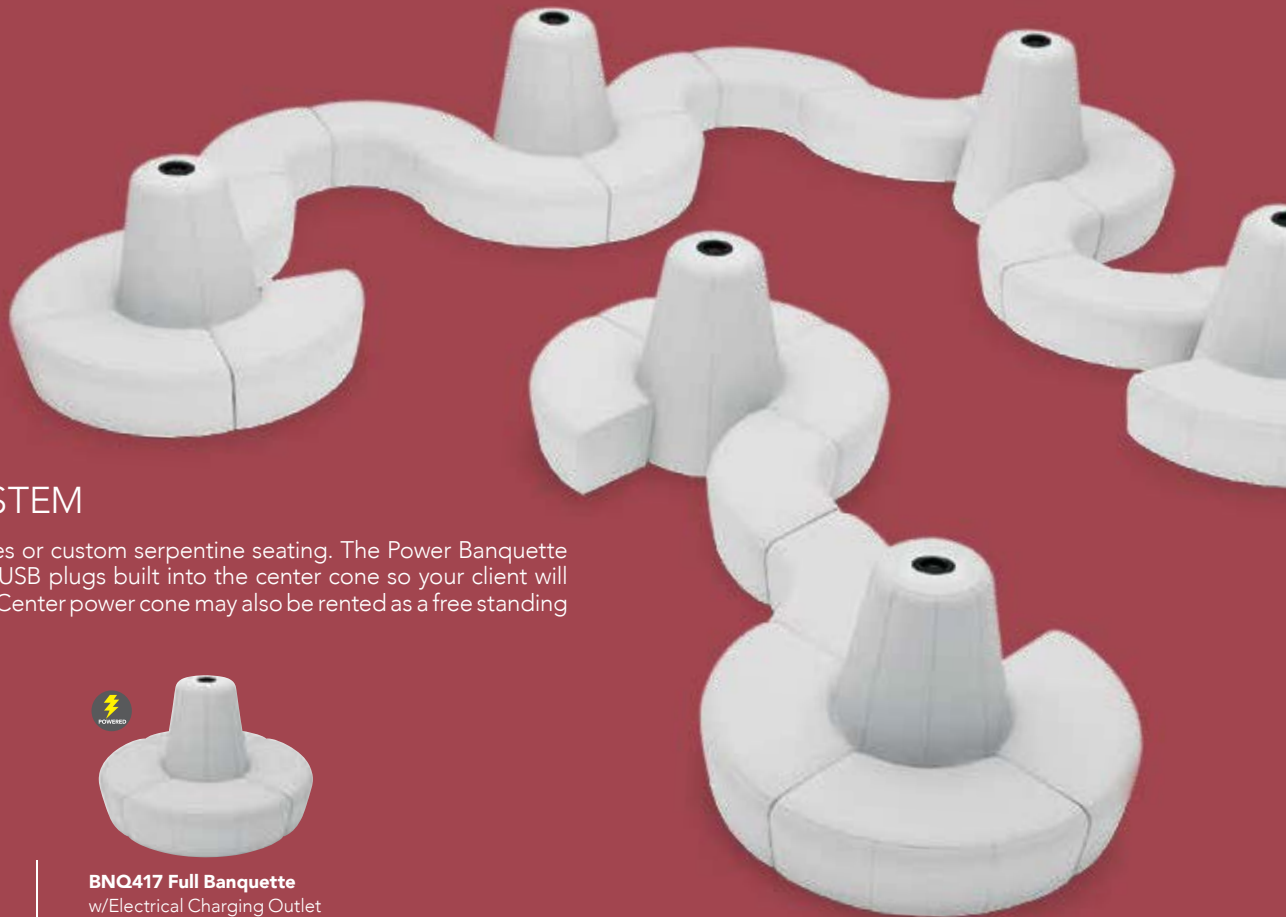

Powered Banquettes.

Denotes Powered Products

MODULAR SYSTEM

Create round banquettes or custom serpentine seating. The Power Banquette system has 3 AC and 2 USB plugs built into the center cone so your client will never be left powerless. Center power cone may also be rented as a free standing charging station.

BNQ417 Full Banquette
w/Electrical Charging Outlet
(white vinyl)
72"RND 51"H